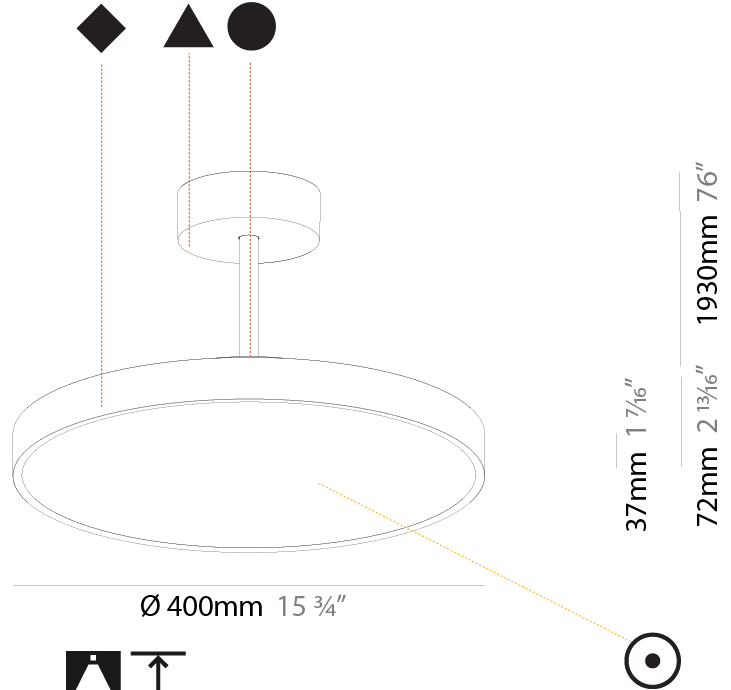

GENERAL

Series: Sign Diva Tube
Subseries: Sign Diva Tube
Brand: Prolicht
Division: Architectural
Mounting Type: Suspension
Mounting Location: Ceiling
Subcategory: Pendant

PHYSICAL

Shape: Round
Diameter (mm): 400
Diameter (in): 15 3/4
Height (mm): 72
Height (in): 2 13/16
Max. Overall Height (mm): 2002
Max. Overall Height (in): 78 13/16
Light Distribution: Direct
Weight (kg): 2.888
Weight (lbs): 6.366
Diffuser: PMMA - Opal / Micro-Prism / Sparkling Secret / Vintage Industrial
Fixture Finish: SSR / BKV / CWI / CRY / HAB / UFT / ITA / RUA / FTG / MYG / LOD / PUS / FRO / FUP / KIA / POP / BLS / SPG / MEY / GOH / GUM / CHC / COM / ABZ / JAG / OBR / MOS / ROR
Fixture Material: Extruded Aluminum / Steel

ELECTRICAL

Lamp Type: LED (Zhaga Standard)
Input Wattage (W): 17
Total Output Wattage (W): 16
Dimming: Tri-Mode (Non-Dimming and Phase Dimming (120Vac only) and 0-10V Dimming)
Driver Included: Yes
Driver Location: Integrated
Driver Type: Constant Current - Universal
Driver Class: Class 2
Input Voltage (V): 120 - 277
Constant Current (MA): 500

LED

Color Temperature (*K): 2700 / 3000 / 3500 / 4000
Max. Delivered Lumen (lm): 1807 / 1943 / 1951 / 1991
Nominal Lumen (lm): 2250 / 2450 / 2430 / 2480
CRI: >90 CRI
Lamp Life (hrs): 50000

OPTICAL

RATINGS AND CERTIFICATIONS

Certified By: Certified for North American Standards
IP rating: IP20

A